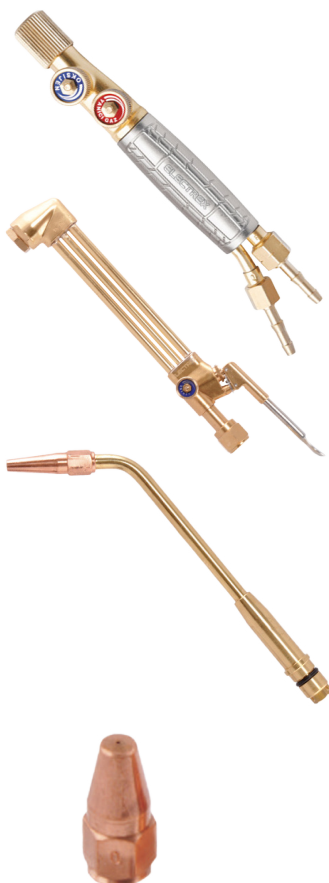

Buse coupe H 1 AC 15-25mm	CC114762
Buse coupe H 2 AC 25-50mm	CC114763
Buse coupe H 3 AC 50-75mm	CC114764
Buse coupe H 4 AC 75-150mm	CC114765
Buse coupe H 5 AC 150-200mm	CC114766
Buse coupe H 6 AC 200-300mm	CC114767
Buse coupe H 000 P 1-5mm	CC114768
Buse coupe H 00 P 5-10mm	CC114769
Buse coupe H 0 P 10-15mm	CC114770
Buse coupe H 1 P 15-25mm	CC114771
Buse coupe H 2 P 25-50mm	CC114772
Buse coupe H 3 P 50-75mm	CC114773
Buse coupe H 4 P 75-150mm	CC114774
Buse coupe H 5 P 150-200mm	CC114775
Buse coupe H 6 P 200-300mm	CC114776

Kit coupage / soudage / chauffage

Ref.

Poignée universelle 16mm - G1/4 - G3/8L	CC114777
Chalumeau CI - poignée (0-300mm)	CC114778
Lance soudage + Buse soudage 0,2-0,5mm	CC114779
Lance soudage + Buse soudage 0,5-1mm	CC114780
Lance soudage + Buse soudage 1-2mm	CC114781
Lance soudage + Buse soudage 2-4mm	CC114782
Lance soudage + Buse soudage 4-6mm	CC114783
Lance soudage + Buse soudage 6-9mm	CC114784
Lance soudage + Buse soudage 9-14mm	CC114785
Lance soudage + Buse soudage 14-20mm	CC114786
Lance soudage + Buse soudage 20-30mm	CC114787
Buse soudage 0,2-0,5mm	CC114788
Buse soudage 0,5-1mm	CC114789
Buse soudage 1-2mm	CC114790
Buse soudage 2-4mm	CC114791
Buse soudage 4-6mm	CC114792
Buse soudage 6-9mm	CC114793