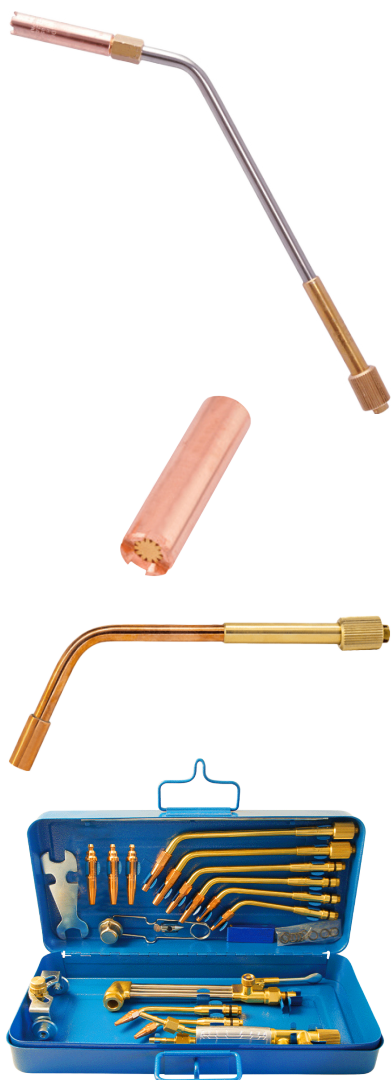

CHALUMEAUX COUPEUR

Buse soudage 9-14mm	CC114794
Buse soudage 14-20mm	CC114795
Buse soudage 20-30mm	CC114796
Lance chauffage 420mm + Buse chauffage Propane 1	CC114797
Lance chauffage 420mm + Buse chauffage Propane 2	CC114798
Lance chauffage 490mm + Buse chauffage Propane 3	CC114799
Lance chauffage 600mm + Buse chauffage Propane 4	CC114800
Lance chauffage 670mm + Buse chauffage Propane 5	CC114801
Buse chauffage Propane 1	CC114802
Buse chauffage Propane 2	CC114803
Buse chauffage Propane 3	CC114804
Buse chauffage Propane 4	CC114805
Buse chauffage Propane 5	CC114806
Lance chauffage 366mm + Buse chauffage Acétylène 4	CC114807
Lance chauffage 366mm + Buse chauffage Acétylène 6	CC114808
Lance chauffage 366mm + Buse chauffage Acétylène 8	CC114809
Lance chauffage 436mm + Buse chauffage Acétylène 10	CC114810
Valise avec kit soudage (0,5-30mm) et coupage CI (0-300mm)	CC114811
Ensemble poignée légère + Lance coupe Acétylène (0-100mm)	CC114812
Ensemble poignée légère + Lance coupe Propane (0-100mm)	CC114813
Lance coupe Acétylène (0-100mm)	CC114814
Lance coupe Propane (0-100mm)	CC114815
Poignée légère	CC114816