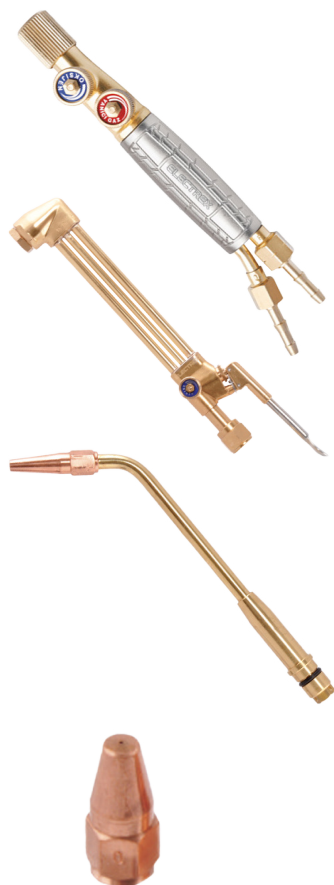

Boquilla H 1 AC 15-25mm	CC114762
Boquilla H 2 AC 25-50mm	CC114763
Boquilla H 3 AC 50-75mm	CC114764
Boquilla H 4 AC 75-150mm	CC114765
Boquilla H 5 AC 150-200mm	CC114766
Boquilla H 6 AC 200-300mm	CC114767
Boquilla H 000 P 1-5mm	CC114768
Boquilla H 00 P 5-10mm	CC114769
Boquilla H 0 P 10-15mm	CC114770
Boquilla H 1 P 15-25mm	CC114771
Boquilla H 2 P 25-50mm	CC114772
Boquilla H 3 P 50-75mm	CC114773
Boquilla H 4 P 75-150mm	CC114774
Boquilla H 5 P 150-200mm	CC114775
Boquilla H 6 P 200-300mm	CC114776

Kit de corte / soldadura / calentamiento

Ref.

Mango 16mm - G1/4 - G3/8L	CC114777
Soplete corte CI - Mango (0-300mm)	CC114778
Lanza de soldar + Boquilla de soldar 0,2-0,5mm	CC114779
Lanza de soldar + Boquilla de soldar 0,5-1mm	CC114780
Lanza de soldar + Boquilla de soldar 1-2mm	CC114781
Lanza de soldar + Boquilla de soldar 2-4mm	CC114782
Lanza de soldar + Boquilla de soldar 4-6mm	CC114783
Lanza de soldar + Boquilla de soldar 6-9mm	CC114784
Lanza de soldar + Boquilla de soldar 9-14mm	CC114785
Lanza de soldar + Boquilla de soldar 14-20mm	CC114786
Lanza de soldar + Boquilla de soldar 20-30mm	CC114787
Boquilla de soldar 0,2-0,5mm	CC114788
Boquilla de soldar 0,5-1mm	CC114789
Boquilla de soldar 1-2mm	CC114790
Boquilla de soldar 2-4mm	CC114791
Boquilla de soldar 4-6mm	CC114792
Boquilla de soldar 6-9mm	CC114793